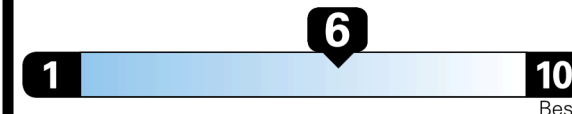

EPA DOT Fuel Economy and Environment

Gasoline Vehicle

Fuel Economy

28 MPG
combined city/hwy

25 MPG
city

35 MPG
highway

3.6 gallons per 100 miles

Large Cars range from 14 to 104 MPG. The best vehicle rates 136 MPGe.

You save $250
in fuel costs over 5 years compared to the average new vehicle.

Annual fuel cost **$1,300**

Fuel Economy & Greenhouse Gas Rating (tailpipe only)